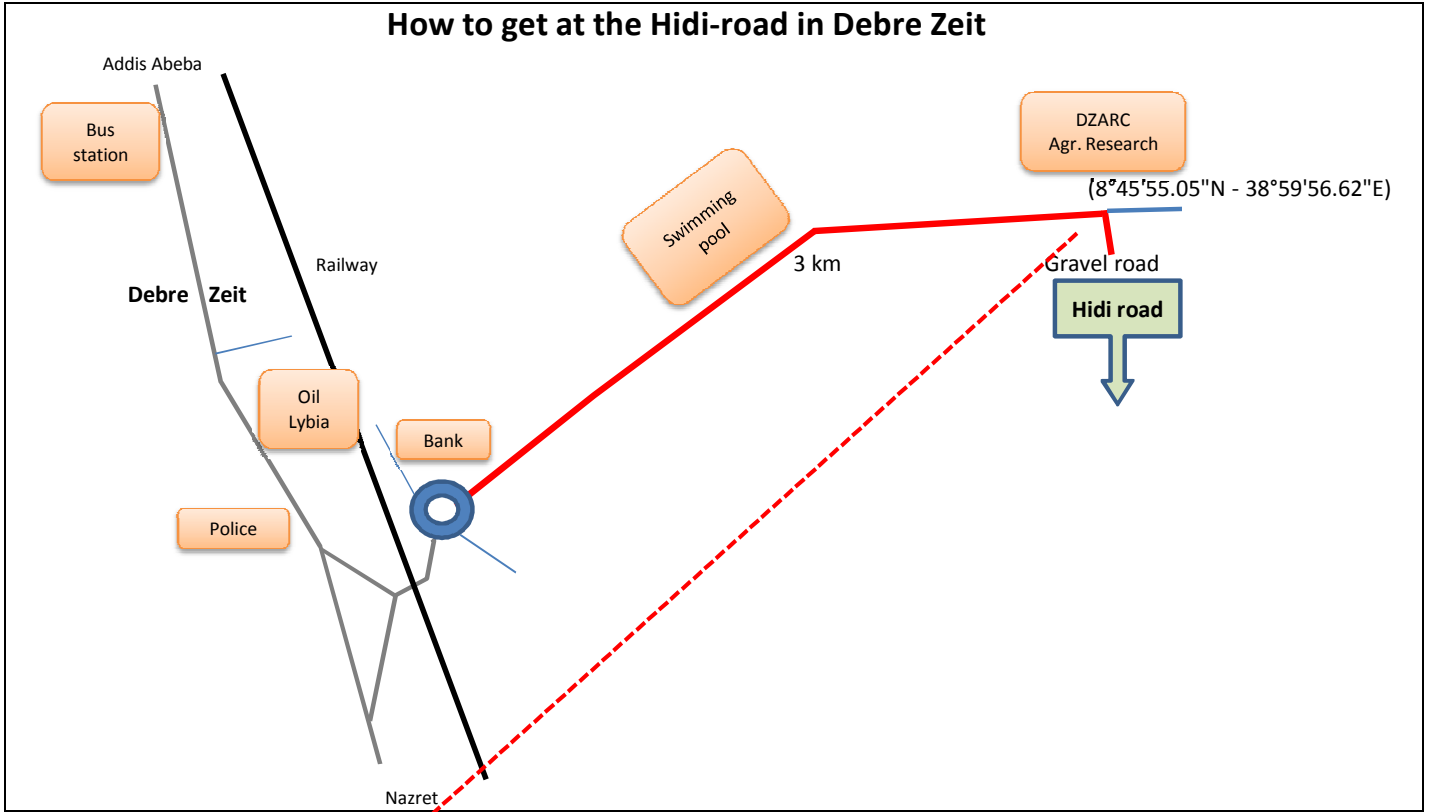

## Route description to Solagrow PLC, Hidi

13 km east of Debre Zeit

8°48'41.37"N - 39° 3'56.56"E

Phone: 0116-569216

The Hidi-road is a rough gravel road, accessible for all types of cars. During rainy season 4\*4 is sometimes needed.